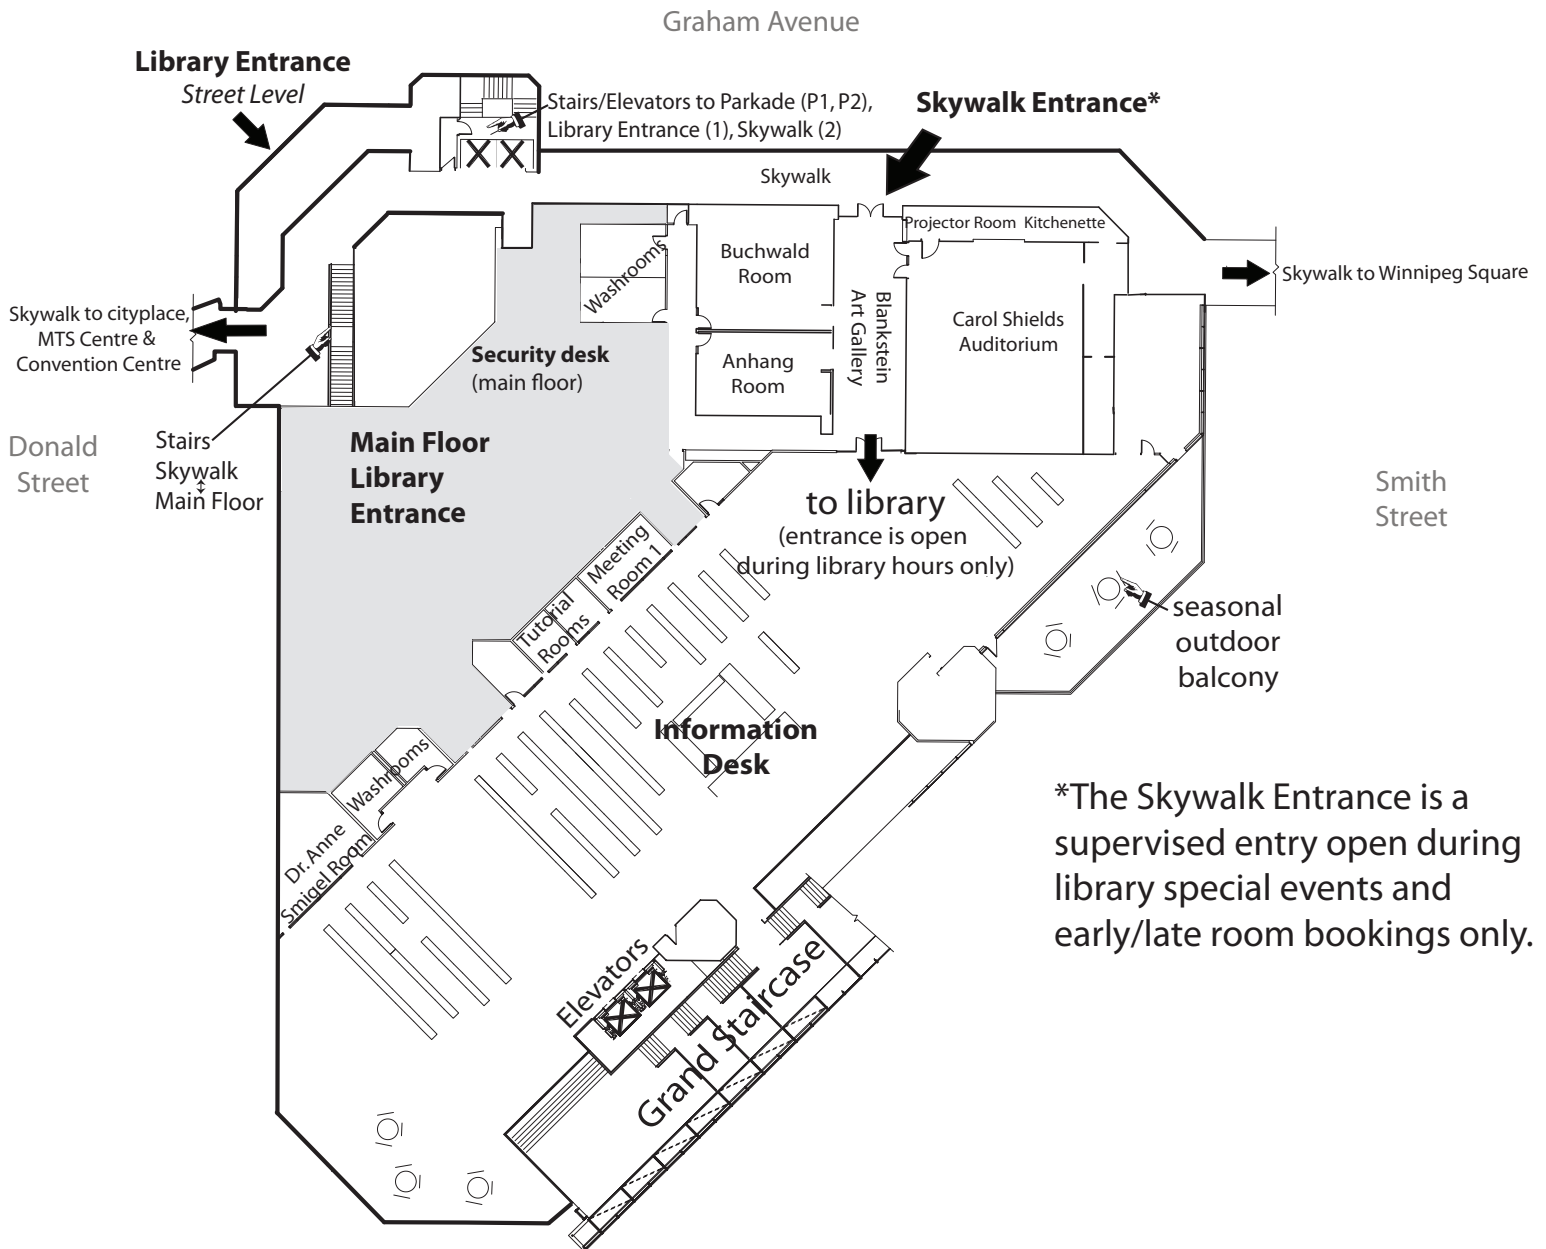

Millennium Library

2nd Floor Meeting Rooms & Auditorium

*The Skywalk Entrance is a supervised entry open during library special events and early/late room bookings only.