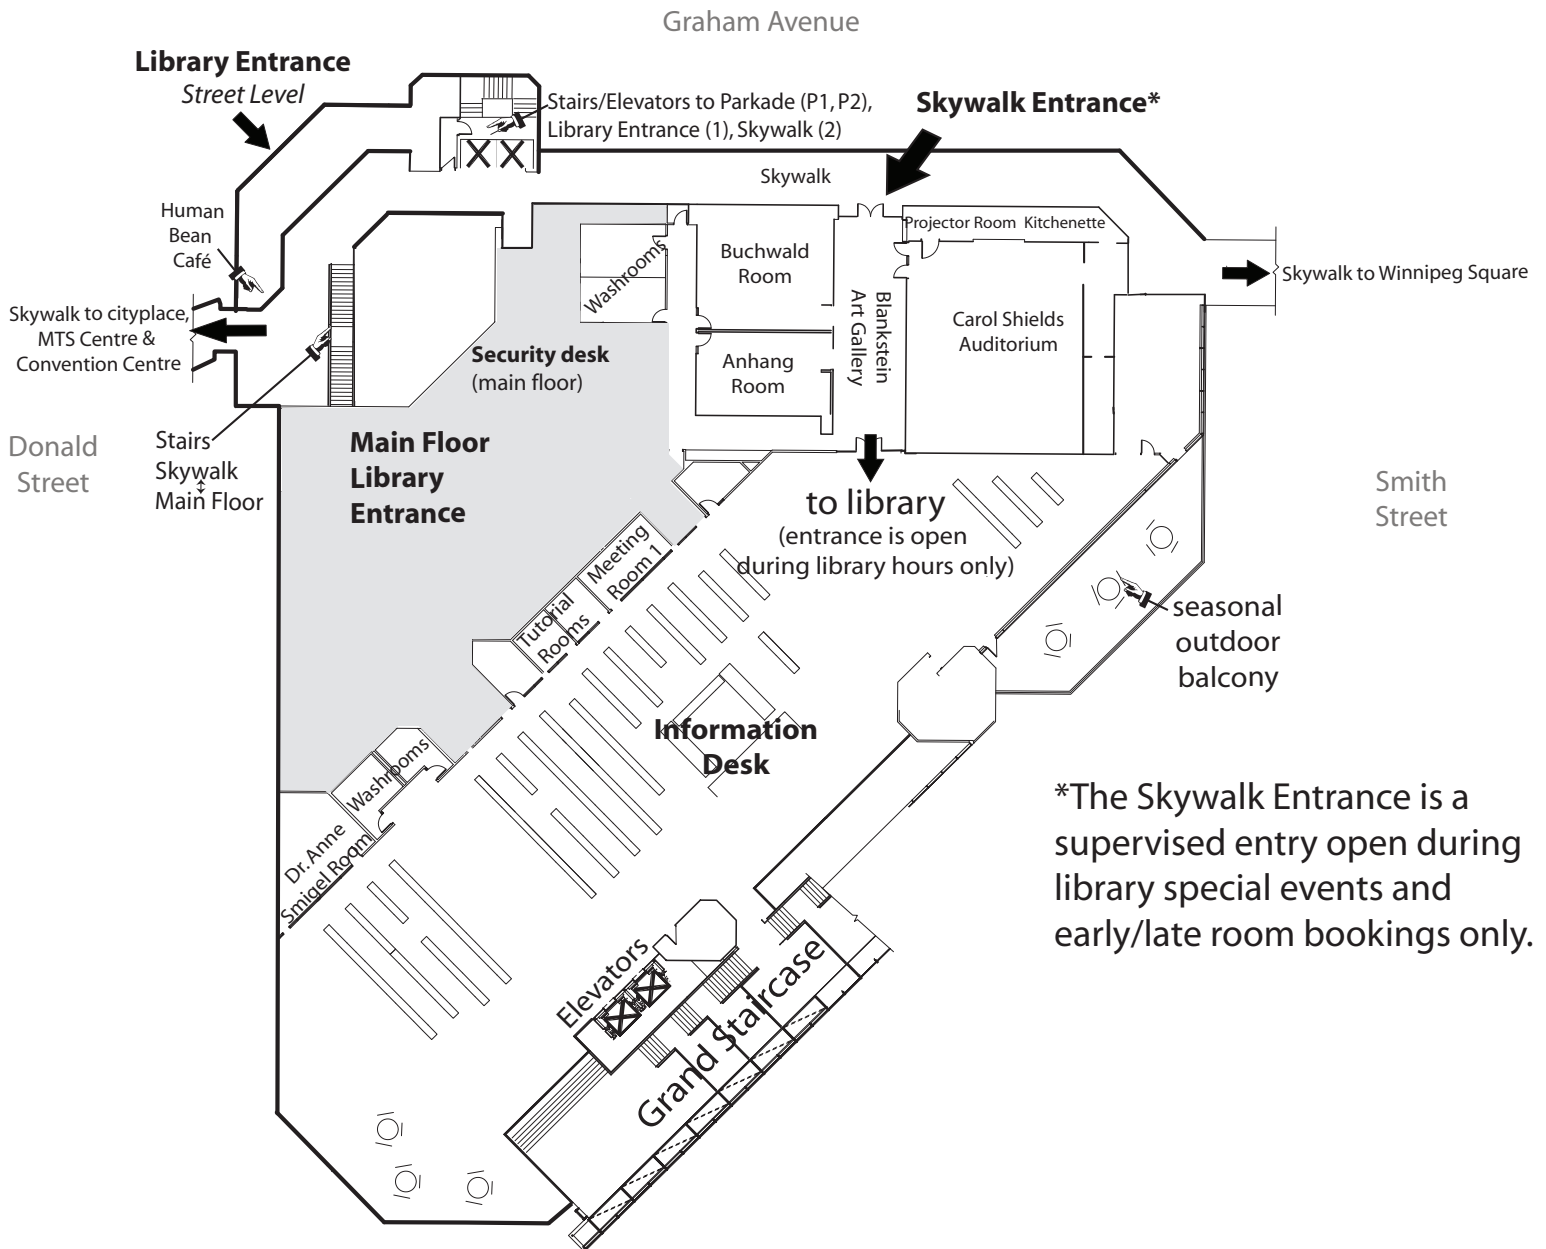

# Millennium Library

## 2nd Floor Meeting Rooms & Auditorium

\*The Skywalk Entrance is a supervised entry open during library special events and early/late room bookings only.