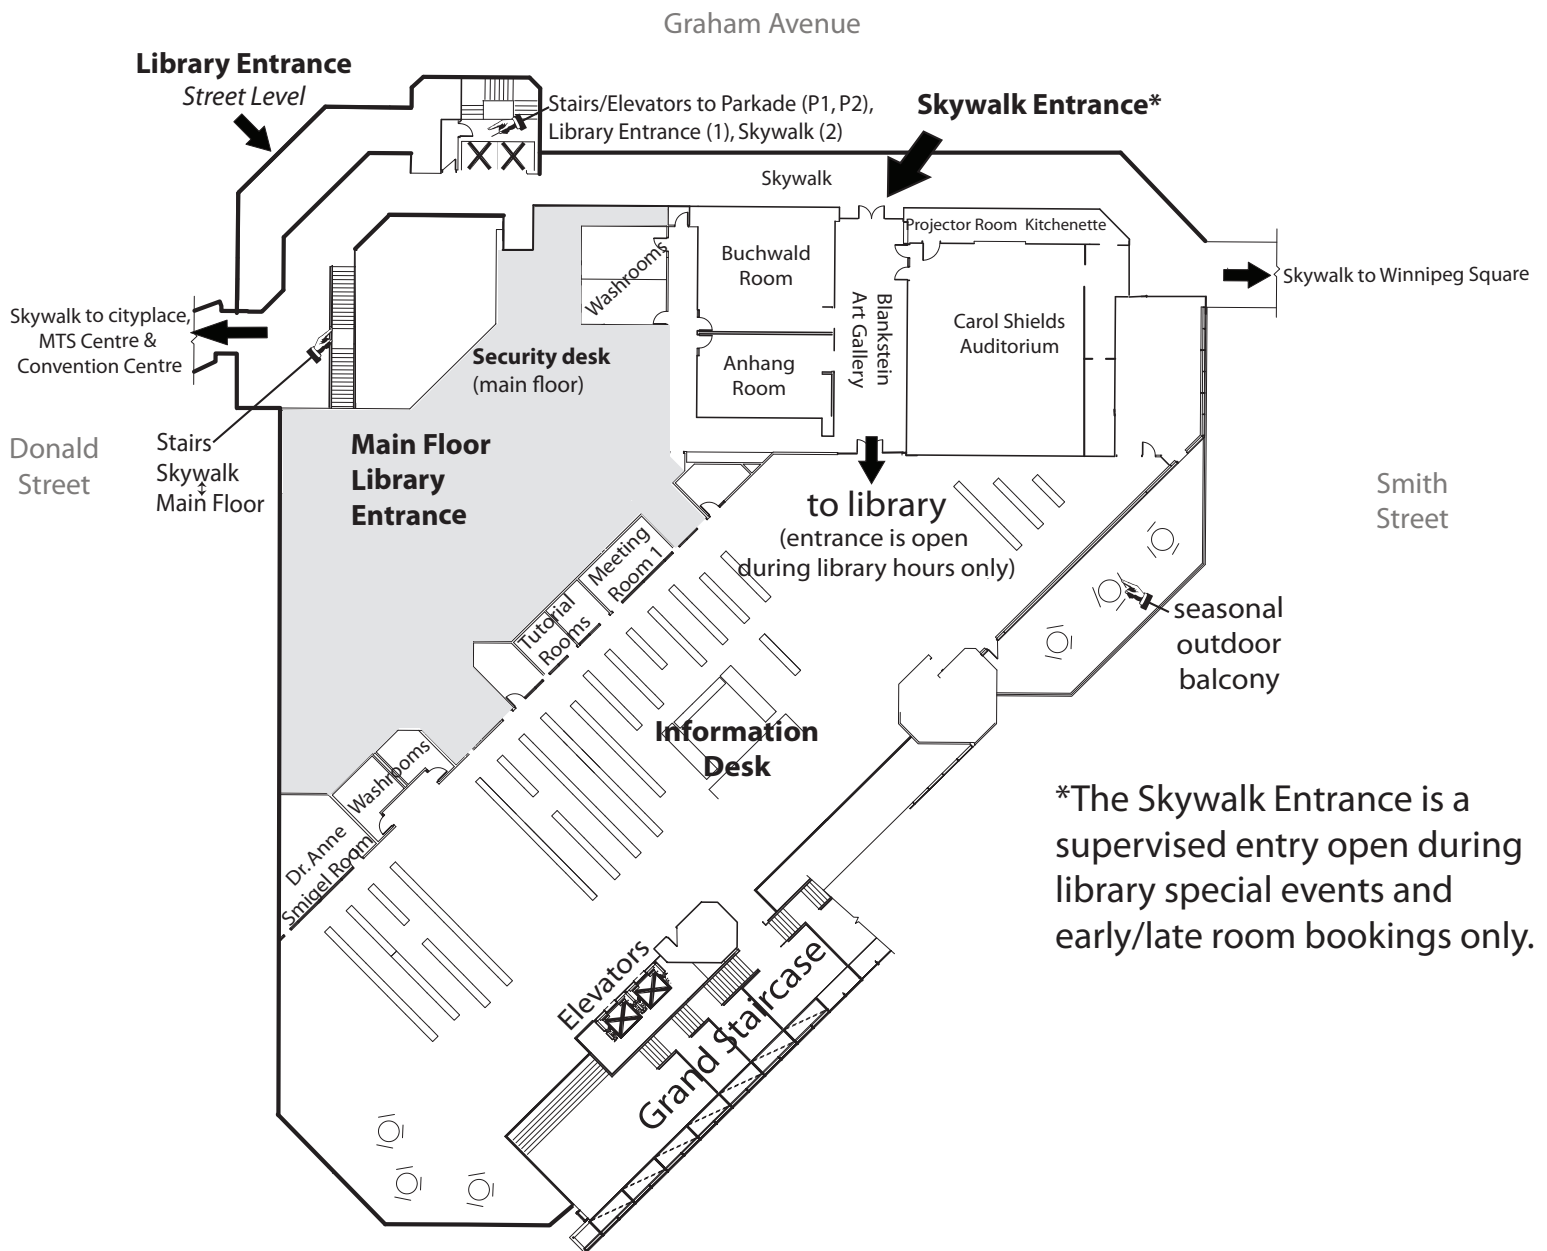

Millennium Library

2nd Floor Meeting Rooms & Auditorium

*The Skywalk Entrance is a supervised entry open during library special events and early/late room bookings only.